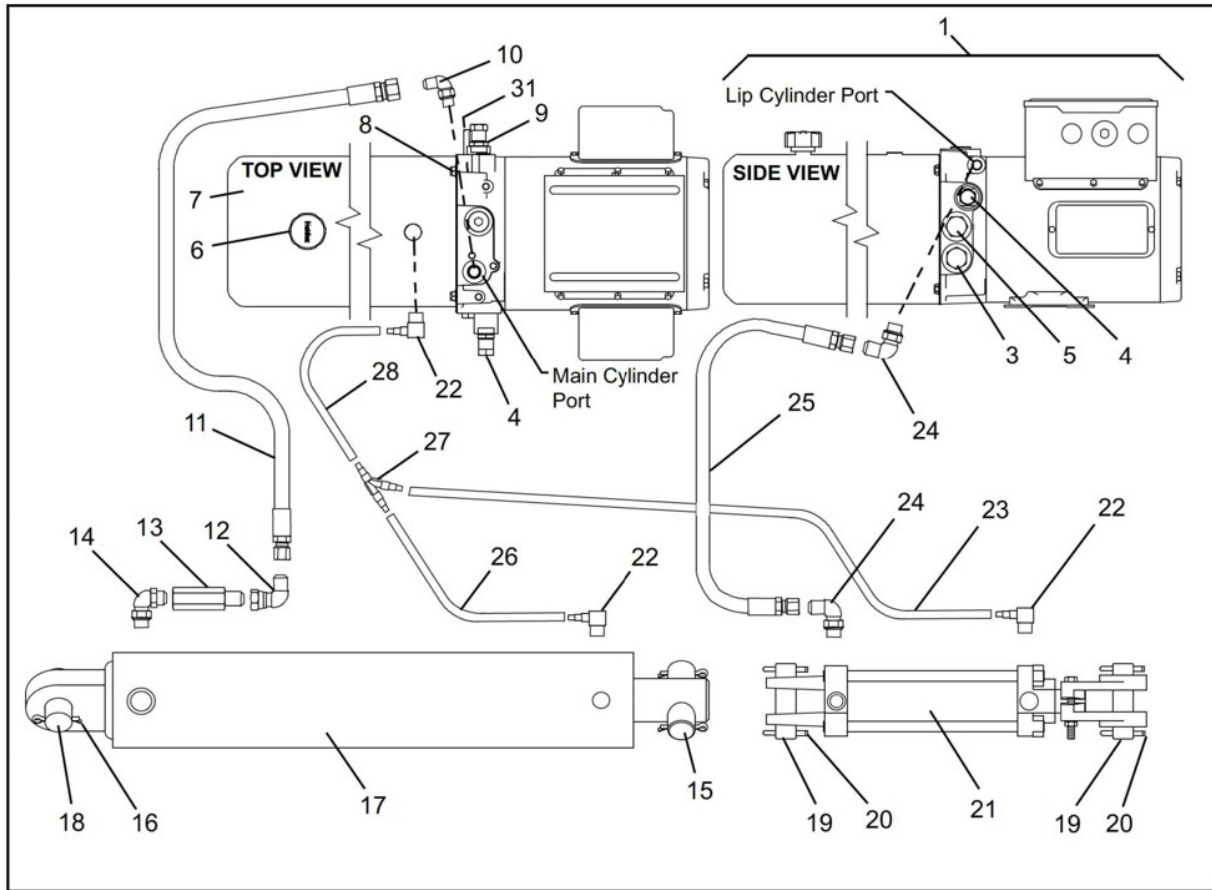

HYDRAULIC REPLACEMENT PARTS - HYDRA-RITE™ (HALDEX POWER UNIT)

Item	Qty.	Description	Leveler Length			
			6' Long	8' Long	10' Long	12' Long
1	1	Power Unit - 120/240 Single Phase	126501	126501	126501	126501
	1	Power Unit - 240/380 - 415/480 Three Phase	126502	126502	126502	126502
	1	Power Unit - 575 Three Phase	126503	126503	126503	126503
	1	Power Unit - 120/240 Single Phase with IFC	119605	119605	119605	119605
	1	Power Unit - 240/380 - 415/480 Three Phase with IFC	119606	119606	119606	119606
2	1	Power Unit - 575 Three Phase with IFC	119607	119607	119607	119607
3	1	Tank Seal/O-Ring (Not Shown)	118824	118824	118824	118824
4	1	Pilot To Open Check Valve	122947	122947	122947	122947
5	1	Sequence Valve	123760	123760	123760	123760
6	1	Pilot To Close Check Valve	118830	118830	118830	118830
6	1	Hydraulic Oil Tank Cap	118829	118829	118829	118829
7	1	Hydraulic Oil Tank	120447	120447	120447	120447
8	4	Hydraulic Oil Tank Screws	118825	118825	118825	118825
9	1	Shuttle Valve	122946	122946	122946	122946
10	1	Ramp Cylinder Hose Fitting, Power Unit	55267	55267	55267	55267
11	1	Ramp Cylinder Hose Assembly	16927	120373	120373	120373
12	1	Velocity Fuse/ Hose Fitting - Elbow 90 #8 MJ #8 FJS	16921	16921	16921	16921
13	1	Velocity Fuse	123258	123258	123258	123258
14	1	Ramp Cylinder Hose Fitting, Main Cylinder	17808	17808	17808	17808
15	1	Clevis Pin, Ramp Cylinder Lower Pin	52643	52643	52643	52643
16	4	Cotter Pin	51908	51908	51908	51908
17	1	Ramp Cylinder	128997	128913	128913	128914
18	1	Clevis Pin, Ramp Cylinder Upper Pin	119424	119424	119424	119424
19	2	Clevis Pin, Lip Cylinder	52630	52630	52630	52630
20	4	Cotter Pin	51907	51907	51907	51907
21	1	Lip Cylinder	119291	119291	119291	119291
22	1	Return Line Fitting	17806	17806	17806	17806
23	*	Return Hose, Lip Cylinder (Qty. = 1" of hose)	55372	55372	55372	55372
24	1	Lip Cylinder Hose Fitting, Lip Cylinder	16918	16918	16918	16918
25	1	Lip Cylinder Hose Assembly	16931	120372	120372	120372
26	*	Return Hose, Ramp Cylinder (Qty. = 1" of hose)	55372	55372	55372	55372
27	1	Return Hose Y Fitting	17807	17807	17807	17807
28	*	Return Hose, Power Unit (Qty. = 1" of hose)	55372	55372	55372	55372
29	1	Lip Cylinder Hose Fitting, Power Unit	16920	16920	16920	16920
30	1	IFC Kit Haldex	122318	122318	122318	122318
31	1	ESB Kit Haldex	122531	122531	122531	122531
31	1	System Relief Valve	126784	126784	126784	126784
32	-	STD - RH Biodegradeable Fluid (quart/light blue in color)	119181	119181	119181	119181
32	-	OPT - Mil 5606 Fluid (quart/red in color)	108303	108303	108303	108303