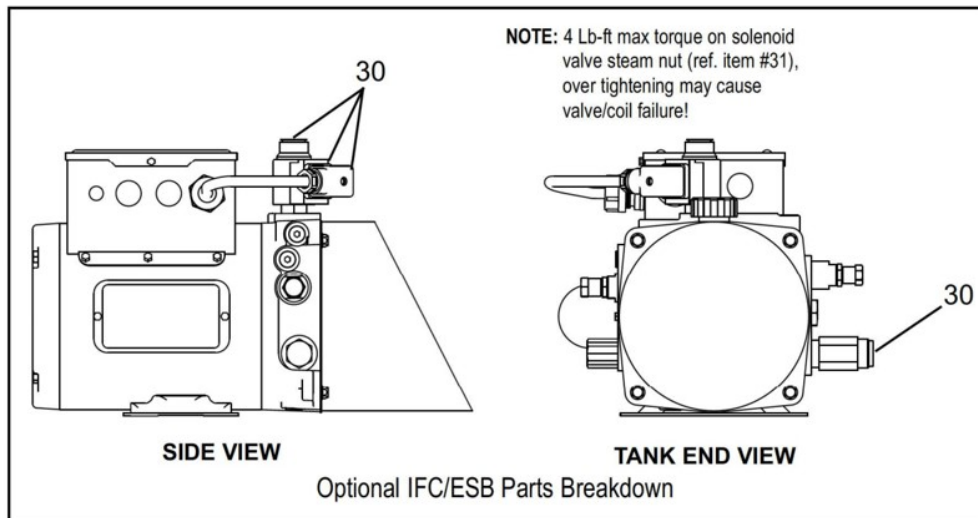

HYDRAULIC REPLACEMENT PARTS - HYDRA-RITE™ (HALDEX POWER UNIT)

Item	Qty.	Description	Leveler Length			
			6' Long	8' Long	10' Long	12' Long
1	1	Power Unit - 120/240 Single Phase	126501	126501	126501	126501
	1	Power Unit - 240/380 - 415/480 Three Phase	126502	126502	126502	126502
	1	Power Unit - 575 Three Phase	126503	126503	126503	126503
	1	Power Unit - 120/240 Single Phase with IFC	119605	119605	119605	119605
	1	Power Unit - 240/380 - 415/480 Three Phase with IFC	119606	119606	119606	119606
2	1	Power Unit - 575 Three Phase with IFC	119607	119607	119607	119607
3	1	Tank Seal/O-Ring (Not Shown)	118824	118824	118824	118824
4	1	Pilot To Open Check Valve	122947	122947	122947	122947
5	1	Sequence Valve	123760	123760	123760	123760
6	1	Pilot To Close Check Valve	118830	118830	118830	118830
6	1	Hydraulic Oil Tank Cap	118829	118829	118829	118829
7	1	Hydraulic Oil Tank	120447	120447	120447	120447
8	4	Hydraulic Oil Tank Screws	118825	118825	118825	118825
9	1	Shuttle Valve	122946	122946	122946	122946
10	1	Ramp Cylinder Hose Fitting, Power Unit	55267	55267	55267	55267
11	1	Ramp Cylinder Hose Assembly	16927	120373	120373	120373
12	1	Velocity Fuse/ Hose Fitting - Elbow 90 #8 MJ #8 FJS	16921	16921	16921	16921
13	1	Velocity Fuse	123258	123258	123258	123258
14	1	Ramp Cylinder Hose Fitting, Main Cylinder	17808	17808	17808	17808
15	1	Clevis Pin, Ramp Cylinder Lower Pin	52643	52643	52643	52643
16	4	Cotter Pin	51908	51908	51908	51908
17	1	Ramp Cylinder	128997	128913	128913	128914
18	1	Clevis Pin, Ramp Cylinder Upper Pin	119424	119424	119424	119424
19	2	Clevis Pin, Lip Cylinder	52630	52630	52630	52630
20	4	Cotter Pin	51907	51907	51907	51907
21	1	Lip Cylinder	119291	119291	119291	119291
22	1	Return Line Fitting	17806	17806	17806	17806
23	*	Return Hose, Lip Cylinder (Qty. = 1" of hose)	55372	55372	55372	55372
24	1	Lip Cylinder Hose Fitting, Lip Cylinder	16918	16918	16918	16918
25	1	Lip Cylinder Hose Assembly	16931	120372	120372	120372
26	*	Return Hose, Ramp Cylinder (Qty. = 1" of hose)	55372	55372	55372	55372
27	1	Return Hose Y Fitting	17807	17807	17807	17807
28	*	Return Hose, Power Unit (Qty. = 1" of hose)	55372	55372	55372	55372
29	1	Lip Cylinder Hose Fitting, Power Unit	16920	16920	16920	16920
30	1	IFC Kit Haldex	122318	122318	122318	122318
31	1	ESB Kit Haldex	122531	122531	122531	122531
31	1	System Relief Valve	126784	126784	126784	126784
32	-	STD - RH Biodegradeable Fluid (quart/light blue in color)	119181	119181	119181	119181
32	-	OPT - Mil 5606 Fluid (quart/red in color)	108303	108303	108303	108303